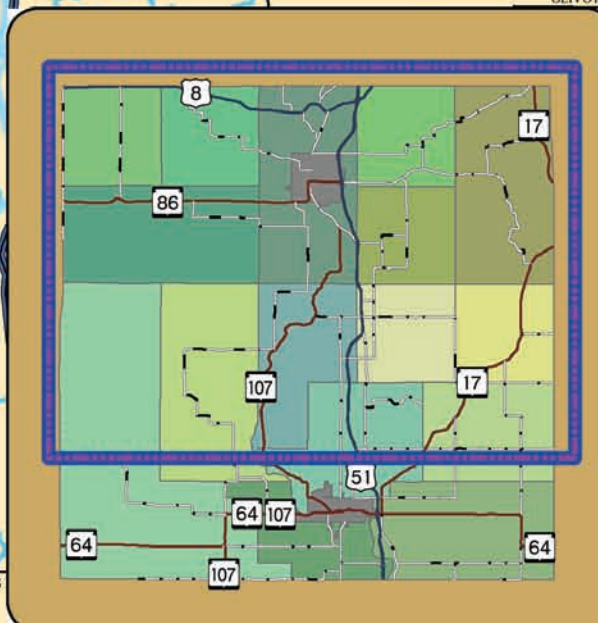

# Lincoln County Major ATV Routes & Trails

## Legend

- Trail
- Route
- Lakes & Rivers
- Streams
- County Road
- Forest Trail GT
- Forest Trail NGT
- Private Named
- Private Unnamed
- Ramp
- State Road
- Town/City
- US Highway

The information depicted on this map is a compilation of public record information including aerial photography and other base maps. No warranty is made, express or implied, as to the accuracy of the information used. The data layers are a representation of current data to the best of our knowledge and may contain errors. It is not a warranty of accuracy or completeness. The information is provided for informational purposes only and should not be used for navigation or other purposes. The information is provided for informational purposes only and should not be used for navigation or other purposes. The information is provided for informational purposes only and should not be used for navigation or other purposes.