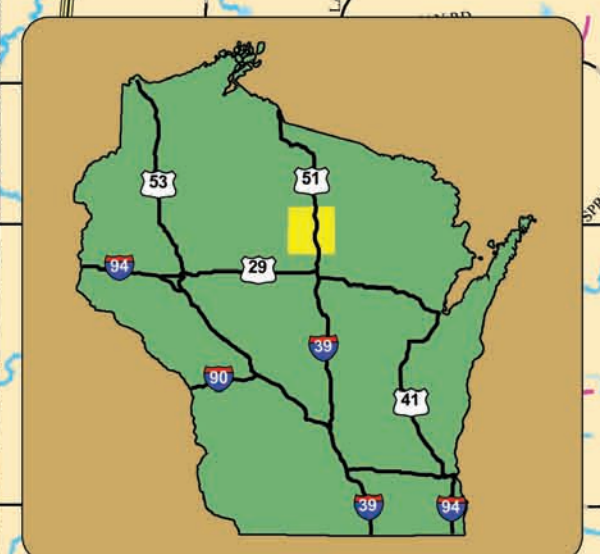

# Lincoln County Major ATV Routes & Trails

## Legend

- Trail
- Route
- Lakes & Rivers
- Streams
- County Road
- Forest Trail GT
- Forest Trail NGT
- Private Named
- Private Unnamed
- Ramp
- State Road
- Town/City
- US Highway

The information depicted on this map is a compilation of public record information including aerial photography and other base maps. No warranty is made, express or implied, as to the accuracy of the information used. The data layers are a representation of current data to the best of our knowledge and may contain errors. It is not a warranty of accuracy or completeness. The information is provided for informational purposes only and should not be used for navigation or other purposes. The information is provided for informational purposes only and should not be used for navigation or other purposes. The information is provided for informational purposes only and should not be used for navigation or other purposes.