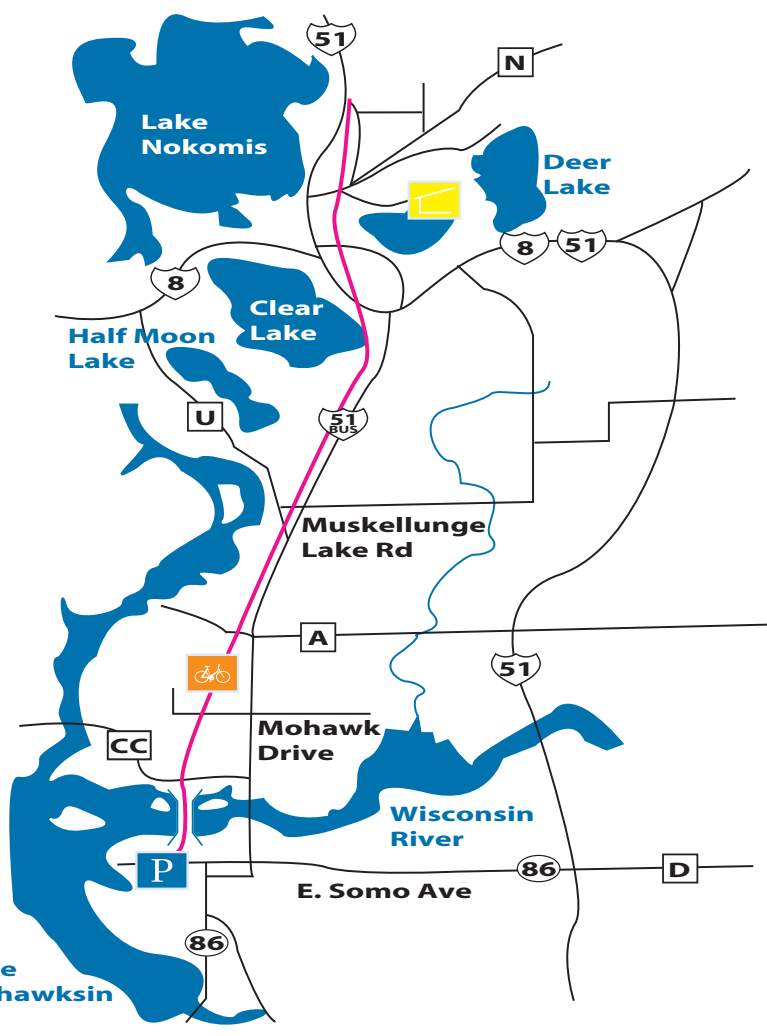

-  US Highway
-  State Highway
-  County Highway
-  Parking
-  Biking
-  Shelter
-  Bike Route

The Hiawatha Trail 6.6 miles